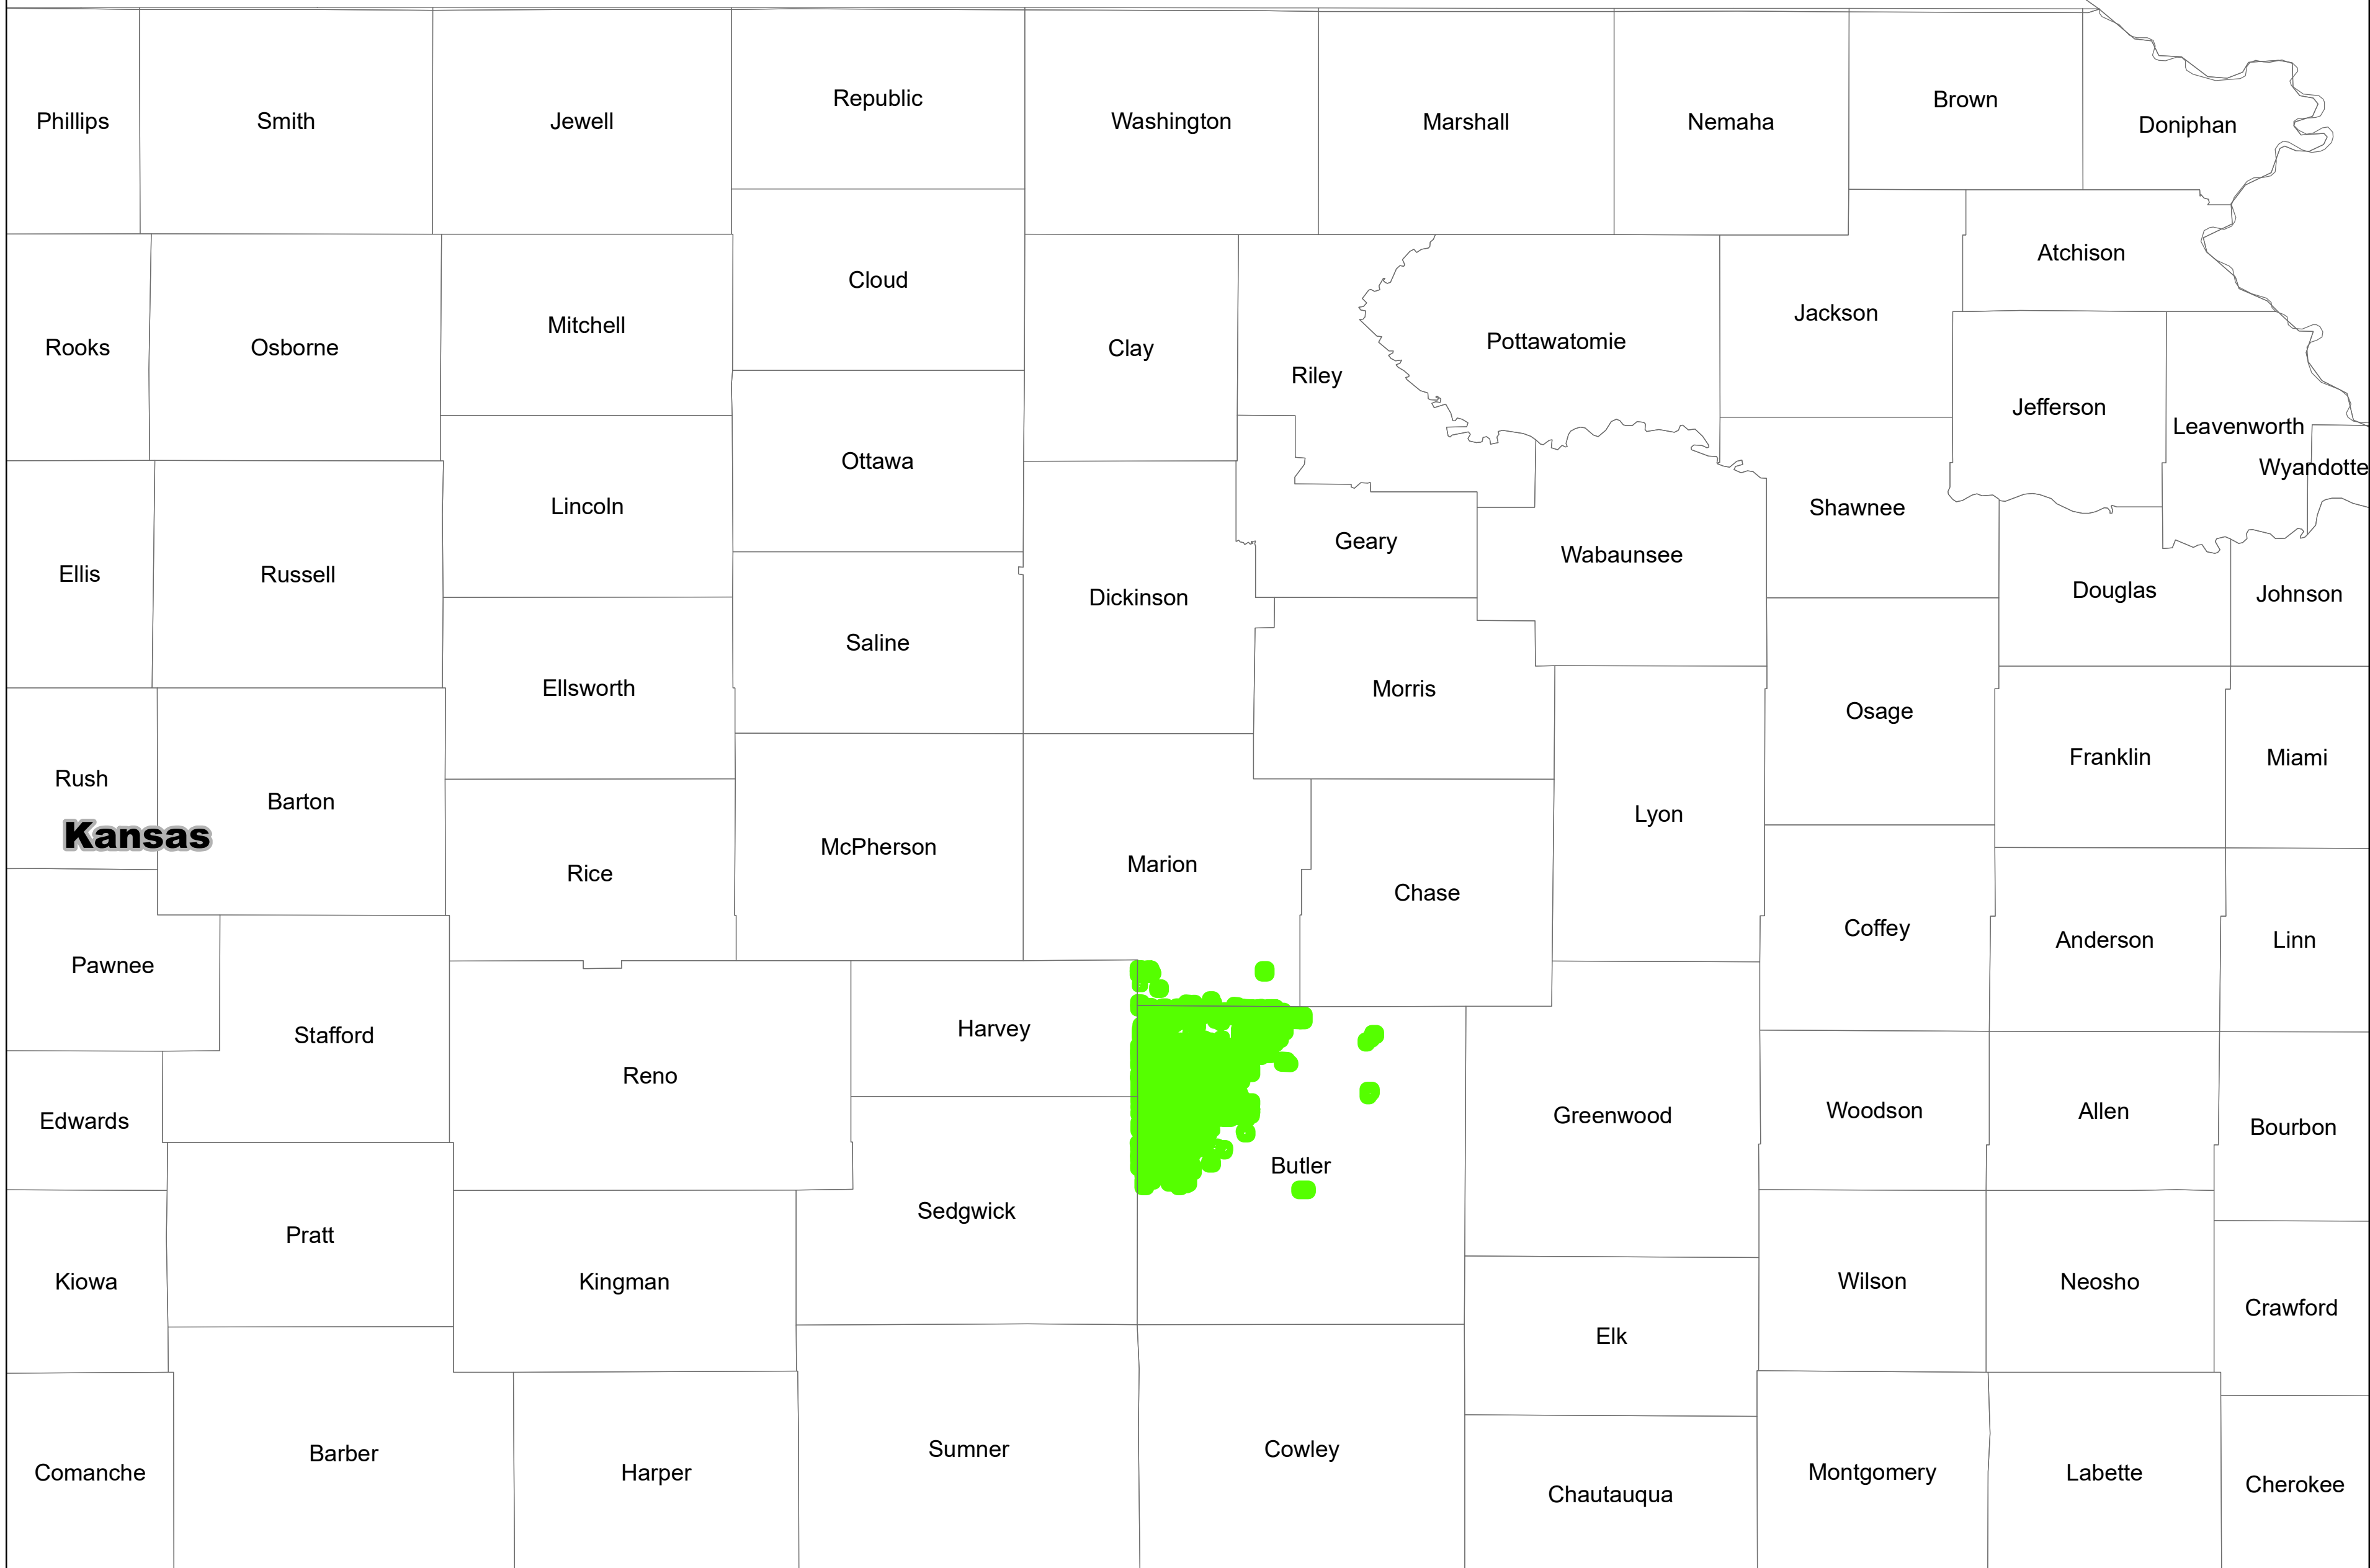

Butler County, Kansas

+75,000 Acre Lease Hold

78 Square Miles of 3D Sesmic

Nebraska

Iowa

Missouri

Kansas

Oklahoma